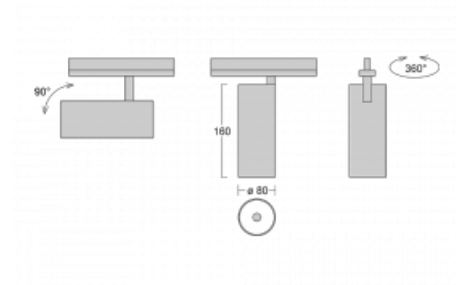

Technical drawing

Type of installation	Recessed
Light distribution	Direct
Luminaire shape	Circular
Colour of the luminaires	White
Material	Aluminium
Lifetime	L80/B10 60 000 hours
Warranty	5 years
Description of luminaires	Luminaire semi-recessed
Dimensions	ø 80 mm × 160 mm
Light source	LED MODUL
Type of optical system	Reflector
Luminous flux*	2970 lm
Colour Temperature	4000 K cool white
Luminous efficacy	90 lm/W
MacAdam Light source	3
Colour rendering index	90
Beam angle	18°

Luminaire power input*	33 W
Connection of the luminaires	ON/OFF
Electrical voltage	220-240V
Frequency	50/60Hz

 **CE** IP 20

*±10 %

Downloads

Installation instructions

Photos