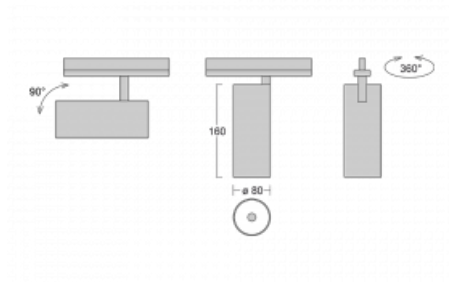

Technical drawing

Type of installation	Recessed
Light distribution	Direct
Luminaire shape	Circular
Colour of the luminaires	Silver
Material	Aluminium
Lifetime	L80/B10 60 000 hours
Warranty	5 years
Description of luminaires	Luminaire semi-recessed
Dimensions	ø 80 mm × 160 mm
Light source	LED MODUL
Type of optical system	Reflector
Luminous flux*	2970 lm
Colour Temperature	4000 K cool white
Luminous efficacy	90 lm/W
MacAdam Light source	3
Colour rendering index	90
Beam angle	18°

Luminaire power input*	33 W
Connection of the luminaires	ON/OFF
Electrical voltage	220-240V
Frequency	50/60Hz

 **CE** IP 20

*±10 %

Downloads

Installation instructions

Photos