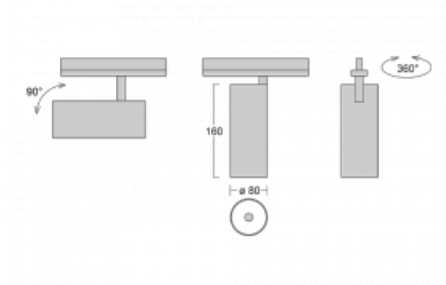

**Technical drawing**

Type of installation	Recessed
Light distribution	Direct
Luminaire shape	Circular
Colour of the luminaires	Silver
Material	Aluminium
Lifetime	L80/B10 60 000 hours
Warranty	5 years
Description of luminaires	Luminaire semi-recessed
Dimensions	ø 80 mm × 160 mm
Light source	LED MODUL
Type of optical system	Reflector
Luminous flux*	2970 lm
Colour Temperature	4000 K cool white
Luminous efficacy	90 lm/W
MacAdam Light source	3
Colour rendering index	90
Beam angle	18°