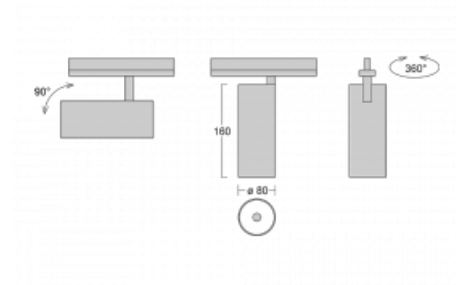

Technical drawing

Type of installation	Recessed
Light distribution	Direct
Luminaire shape	Circular
Colour of the luminaires	Black
Material	Aluminium
Lifetime	L80/B10 60 000 hours
Warranty	5 years
Description of luminaires	Luminaire semi-recessed
Dimensions	ø 80 mm × 160 mm
Light source	LED MODUL
Type of optical system	Reflector
Luminous flux*	2830 lm
Colour Temperature	3000 K warm white
Luminous efficacy	86 lm/W
MacAdam Light source	3
Colour rendering index	90
Beam angle	18°

Luminaire power input*	33 W
Connection of the luminaires	DALI
Electrical voltage	220-240V
Frequency	50/60Hz

 **CE** IP 20

*±10 %

Downloads

Installation instructions

Photos