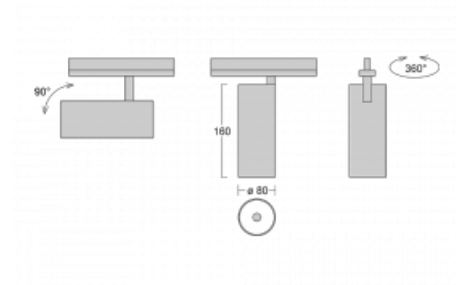

## Technical drawing

Type of installation	Recessed
Light distribution	Direct
Luminaire shape	Circular
Colour of the luminaires	Black
Material	Aluminium
Lifetime	L90/B50 60 000 hours
Warranty	5 years
Description of luminaires	Luminaire semi-recessed
Dimensions	ø 80 mm × 160 mm
Light source	LED MODUL
Type of optical system	Reflector
Luminous flux*	1970 lm
Colour Temperature	4000 K cool white
Luminous efficacy	97 lm/W
MacAdam Light source	3
Colour rendering index	90
Beam angle	18°