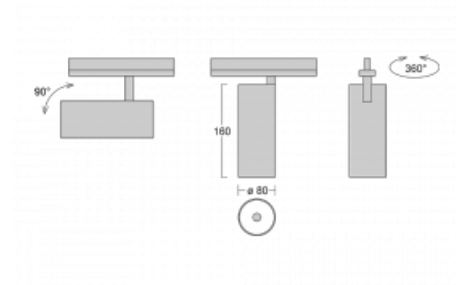

Technical drawing

Type of installation	Recessed
Light distribution	Direct
Luminaire shape	Circular
Colour of the luminaires	Silver
Material	Aluminium
Lifetime	L90/B50 60 000 hours
Warranty	5 years
Description of luminaires	Luminaire semi-recessed
Dimensions	ø 80 mm × 160 mm
Light source	LED MODUL
Type of optical system	Reflector
Luminous flux*	1880 lm
Colour Temperature	3000 K warm white
Luminous efficacy	92 lm/W
MacAdam Light source	3
Colour rendering index	90
Beam angle	18°

Luminaire power input*	20.4 W
Connection of the luminaires	ON/OFF
Electrical voltage	220-240V
Frequency	50/60Hz

 **CE** IP 20

*±10 %

Downloads

Installation instructions

Photos