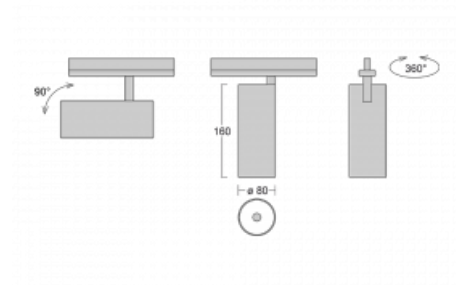

Technical drawing

Type of installation	Recessed
Light distribution	Direct
Luminaire shape	Circular
Colour of the luminaires	White
Material	Aluminium
Lifetime	L90/B50 60 000 hours
Warranty	5 years
Description of luminaires	Luminaire semi-recessed
Dimensions	ø 80 mm × 160 mm
Light source	LED MODUL
Type of optical system	Reflector
Luminous flux*	1970 lm
Colour Temperature	4000 K cool white
Luminous efficacy	97 lm/W
MacAdam Light source	3
Colour rendering index	90
Beam angle	18°