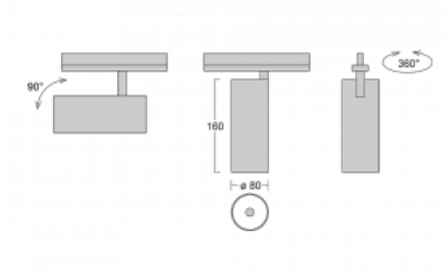

## Technical drawing

Type of installation	Recessed
Light distribution	Direct
Luminaire shape	Circular
Colour of the luminaires	Silver
Material	Aluminium
Lifetime	L90/B50 60 000 hours
Warranty	5 years
Description of luminaires	Luminaire semi-recessed
Dimensions	ø 80 mm × 160 mm
Light source	LED MODUL
Type of optical system	Reflector
Luminous flux*	1970 lm
Colour Temperature	4000 K cool white
Luminous efficacy	97 lm/W
MacAdam Light source	3
Colour rendering index	90
Beam angle	18°