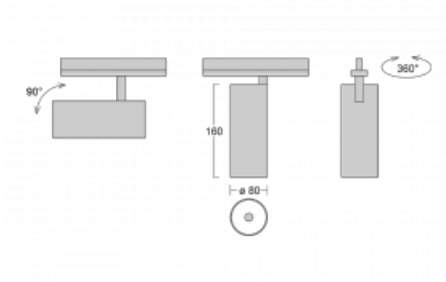

## Technical drawing

Type of installation	Recessed
Light distribution	Direct
Luminaire shape	Circular
Colour of the luminaires	Black
Material	Aluminium
Lifetime	L90/B50 60 000 hours
Warranty	5 years
Description of luminaires	Luminaire semi-recessed
Dimensions	ø 80 mm × 160 mm
Light source	LED MODUL
Type of optical system	Reflector
Luminous flux*	1970 lm
Colour Temperature	4000 K cool white
Luminous efficacy	97 lm/W
MacAdam Light source	3
Colour rendering index	90
Beam angle	18°