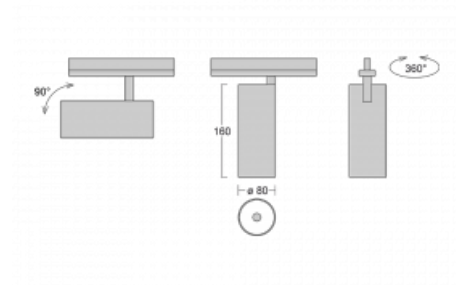

Technical drawing

Type of installation	Recessed
Light distribution	Direct
Luminaire shape	Circular
Colour of the luminaires	White
Material	Aluminium
Lifetime	L90/B50 60 000 hours
Warranty	5 years
Description of luminaires	Luminaire semi-recessed
Dimensions	ø 80 mm × 160 mm
Light source	LED MODUL
Type of optical system	Reflector
Luminous flux*	1880 lm
Colour Temperature	3000 K warm white
Luminous efficacy	92 lm/W
MacAdam Light source	3
Colour rendering index	90
Beam angle	18°