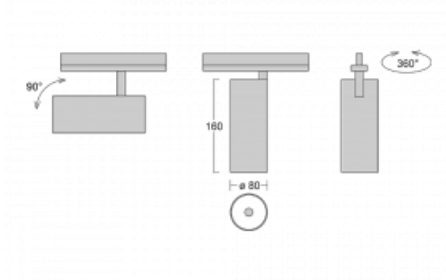

Technical drawing

Type of installation	Recessed
Light distribution	Direct
Luminaire shape	Circular
Colour of the luminaires	Silver
Material	Aluminium
Lifetime	L90/B50 60 000 hours
Warranty	5 years
Description of luminaires	Luminaire semi-recessed
Dimensions	ø 80 mm × 160 mm
Light source	LED MODUL
Type of optical system	Reflector
Luminous flux*	1880 lm
Colour Temperature	3000 K warm white
Luminous efficacy	92 lm/W
MacAdam Light source	3
Colour rendering index	90
Beam angle	18°