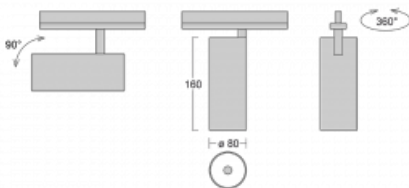

Luminaire

Vali80

179-100S-10GDE/940, W

When we combine design with functionality, we get luminaires from the Vali80 family. These cylindrical luminaires come in pendant, surface and semi-recessed versions. You can use them to illuminate your household, business and social spaces or, for example, bars. You can choose from three basic colours – white, black and silver or pick a colour from the Halla RAL chart.

Technical drawing

Type of installation	Recessed
Light distribution	Direct
Luminaire shape	Circular
Colour of the luminaires	White
Material	Aluminium
Lifetime	L90/B50 60 000 hours
Warranty	5 years
Description of luminaires	Luminaire semi-recessed
Dimensions	ø 80 mm × 160 mm
Light source	LED MODUL
Type of optical system	Reflector
Luminous flux*	1040 lm
Colour Temperature	4000 K cool white
Luminous efficacy	104 lm/W
MacAdam Light source	3
Colour rendering index	90
Beam angle	18°