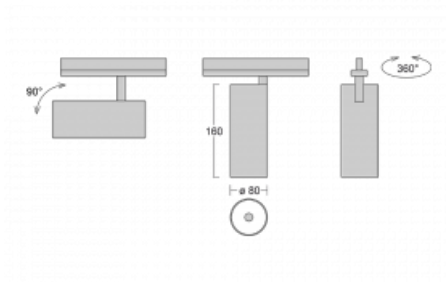

Technical drawing

Type of installation	Recessed
Light distribution	Direct
Luminaire shape	Circular
Colour of the luminaires	Silver
Material	Aluminium
Lifetime	L90/B50 60 000 hours
Warranty	5 years
Description of luminaires	Luminaire semi-recessed
Dimensions	ø 80 mm × 160 mm
Light source	LED MODUL
Type of optical system	Reflector
Luminous flux*	1040 lm
Colour Temperature	4000 K cool white
Luminous efficacy	104 lm/W
MacAdam Light source	3
Colour rendering index	90
Beam angle	18°