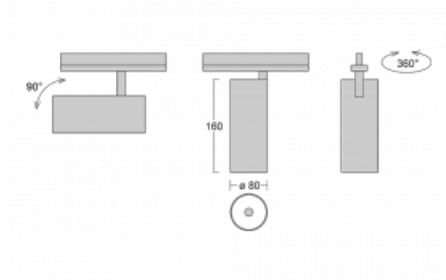

Technical drawing

Type of installation	Recessed
Light distribution	Direct
Luminaire shape	Circular
Colour of the luminaires	Black
Material	Aluminium
Lifetime	L90/B50 60 000 hours
Warranty	5 years
Description of luminaires	Luminaire semi-recessed
Dimensions	ø 80 mm × 160 mm
Light source	LED MODUL
Type of optical system	Reflector
Luminous flux*	1040 lm
Colour Temperature	4000 K cool white
Luminous efficacy	104 lm/W
MacAdam Light source	3
Colour rendering index	90
Beam angle	18°