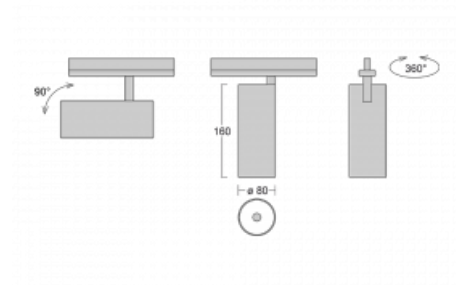

## Technical drawing

Type of installation	Recessed
Light distribution	Direct
Luminaire shape	Circular
Colour of the luminaires	White
Material	Aluminium
Lifetime	L90/B50 60 000 hours
Warranty	5 years
Description of luminaires	Luminaire semi-recessed
Dimensions	ø 80 mm × 160 mm
Light source	LED MODUL
Type of optical system	Reflector
Luminous flux*	990 lm
Colour Temperature	3000 K warm white
Luminous efficacy	99 lm/W
MacAdam Light source	3
Colour rendering index	90
Beam angle	18°