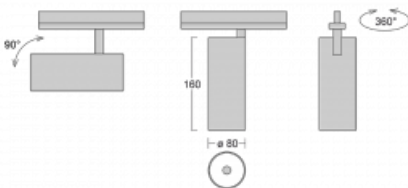

Luminaire

Vali80

179-100S-10GDD/930, B

When we combine design with functionality, we get luminaires from the Vali80 family. These cylindrical luminaires come in pendant, surface and semi-recessed versions. You can use them to illuminate your household, business and social spaces or, for example, bars. You can choose from three basic colours – white, black and silver or pick a colour from the Halla RAL chart.

Technical drawing

Type of installation	Recessed
Light distribution	Direct
Luminaire shape	Circular
Colour of the luminaires	Black
Material	Aluminium
Lifetime	L90/B50 60 000 hours
Warranty	5 years
Description of luminaires	Luminaire semi-recessed
Dimensions	ø 80 mm × 160 mm
Light source	LED MODUL
Type of optical system	Reflector
Luminous flux*	990 lm
Colour Temperature	3000 K warm white
Luminous efficacy	99 lm/W
MacAdam Light source	3
Colour rendering index	90
Beam angle	18°