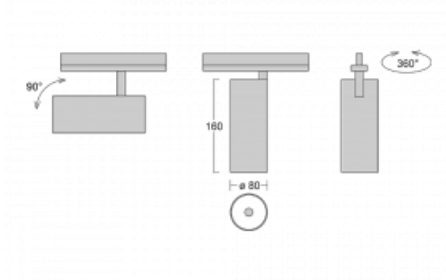

**Technical drawing**

Type of installation	Recessed
Light distribution	Direct
Luminaire shape	Circular
Colour of the luminaires	Silver
Material	Aluminium
Lifetime	L80/B10 60 000 hours
Warranty	5 years
Description of luminaires	Luminaire semi-recessed
Dimensions	ø 80 mm × 160 mm
Light source	LED MODUL
Type of optical system	Reflector
Luminous flux*	2970 lm
Colour Temperature	4000 K cool white
Luminous efficacy	90 lm/W
MacAdam Light source	3
Colour rendering index	90
Beam angle	32°