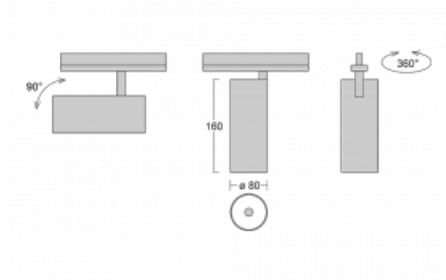

Technical drawing

Type of installation	Recessed
Light distribution	Direct
Luminaire shape	Circular
Colour of the luminaires	Black
Material	Aluminium
Lifetime	L80/B10 60 000 hours
Warranty	5 years
Description of luminaires	Luminaire semi-recessed
Dimensions	ø 80 mm × 160 mm
Light source	LED MODUL
Type of optical system	Reflector
Luminous flux*	2970 lm
Colour Temperature	4000 K cool white
Luminous efficacy	90 lm/W
MacAdam Light source	3
Colour rendering index	90
Beam angle	32°

Luminaire power input*	33 W
Connection of the luminaires	ON/OFF
Electrical voltage	220-240V
Frequency	50/60Hz

 **CE** IP 20

*±10 %

Downloads

Installation instructions

Photos