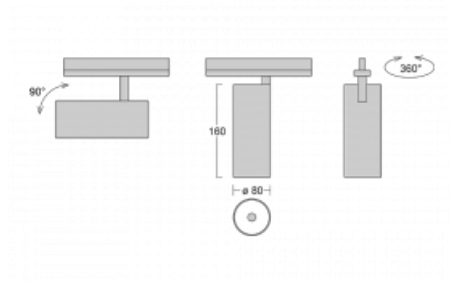

## Technical drawing

Type of installation	Recessed
Light distribution	Direct
Luminaire shape	Circular
Colour of the luminaires	White
Material	Aluminium
Lifetime	L80/B10 60 000 hours
Warranty	5 years
Description of luminaires	Luminaire semi-recessed
Dimensions	ø 80 mm × 160 mm
Light source	LED MODUL
Type of optical system	Reflector
Luminous flux*	2830 lm
Colour Temperature	3000 K warm white
Luminous efficacy	86 lm/W
MacAdam Light source	3
Colour rendering index	90
Beam angle	32°