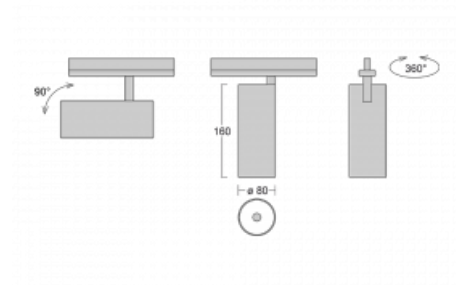

Technical drawing

Type of installation	Recessed
Light distribution	Direct
Luminaire shape	Circular
Colour of the luminaires	Black
Material	Aluminium
Lifetime	L80/B10 60 000 hours
Warranty	5 years
Description of luminaires	Luminaire semi-recessed
Dimensions	ø 80 mm × 160 mm
Light source	LED MODUL
Type of optical system	Reflector
Luminous flux*	2830 lm
Colour Temperature	3000 K warm white
Luminous efficacy	86 lm/W
MacAdam Light source	3
Colour rendering index	90
Beam angle	32°

Luminaire power input*	33 W
Connection of the luminaires	ON/OFF
Electrical voltage	220-240V
Frequency	50/60Hz

 **CE** IP 20

*±10 %

Downloads

Installation instructions

Photos