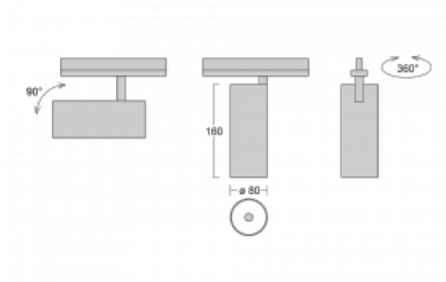

Technical drawing

Type of installation	Recessed
Light distribution	Direct
Luminaire shape	Circular
Colour of the luminaires	White
Material	Aluminium
Lifetime	L80/B10 60 000 hours
Warranty	5 years
Description of luminaires	Luminaire semi-recessed
Dimensions	ø 80 mm × 160 mm
Weight	0.9 kg
Light source	LED MODUL
Type of optical system	Reflector
Luminous flux*	2970 lm
Colour Temperature	4000 K cool white
Luminous efficacy	90 lm/W
MacAdam Light source	3
Colour rendering index	90
Beam angle	32°

Luminaire power input*	33 W
Connection of the luminaires	DALI
Electrical voltage	220-240V
Frequency	50/60Hz

 **CE** IP 20

*±10 %

Downloads

Installation instructions

Photos