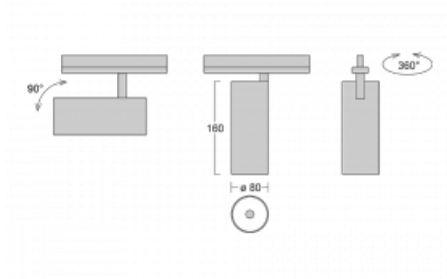

Technical drawing

Type of installation	Recessed
Light distribution	Direct
Luminaire shape	Circular
Colour of the luminaires	Black
Material	Aluminium
Lifetime	L80/B10 60 000 hours
Warranty	5 years
Description of luminaires	Luminaire semi-recessed
Dimensions	ø 80 mm × 160 mm
Light source	LED MODUL
Type of optical system	Reflector
Luminous flux*	2830 lm
Colour Temperature	3000 K warm white
Luminous efficacy	86 lm/W
MacAdam Light source	3
Colour rendering index	90
Beam angle	32°

Luminaire power input*	33 W
Connection of the luminaires	DALI
Electrical voltage	220-240V
Frequency	50/60Hz

 **CE** IP 20

*±10 %

Downloads

Installation instructions

Photos