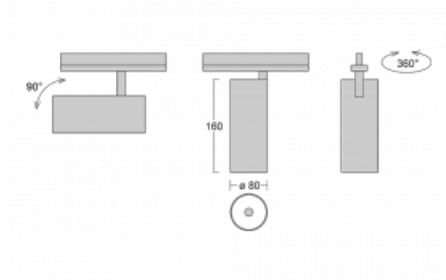

Technical drawing

Type of installation	Recessed
Light distribution	Direct
Luminaire shape	Circular
Colour of the luminaires	White
Material	Aluminium
Lifetime	L90/B50 60 000 hours
Warranty	5 years
Description of luminaires	Luminaire semi-recessed
Dimensions	ø 80 mm × 160 mm
Weight	0.8 kg
Light source	LED MODUL
Type of optical system	Reflector
Luminous flux*	1970 lm
Colour Temperature	4000 K cool white
Luminous efficacy	97 lm/W
MacAdam Light source	3
Colour rendering index	90
Beam angle	32°

Luminaire power input*	20.4 W
Connection of the luminaires	ON/OFF
Electrical voltage	220-240V
Frequency	50/60Hz

 **CE** IP 20

*±10 %

Downloads

Installation instructions

Photos