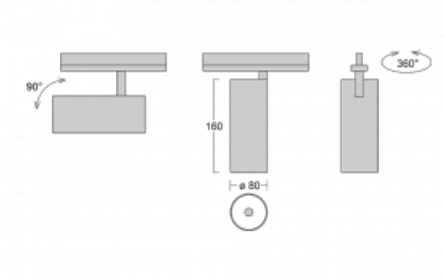

Technical drawing

Type of installation	Recessed
Light distribution	Direct
Luminaire shape	Circular
Colour of the luminaires	Black
Material	Aluminium
Lifetime	L90/B50 60 000 hours
Warranty	5 years
Description of luminaires	Luminaire semi-recessed
Dimensions	ø 80 mm × 160 mm
Weight	0.8 kg
Light source	LED MODUL
Type of optical system	Reflector
Luminous flux*	1970 lm
Colour Temperature	4000 K cool white
Luminous efficacy	97 lm/W
MacAdam Light source	3
Colour rendering index	90
Beam angle	32°

Luminaire power input*	20.4 W
Connection of the luminaires	ON/OFF
Electrical voltage	220-240V
Frequency	50/60Hz

 **CE** IP 20

*±10 %

Downloads

Installation instructions

Photos