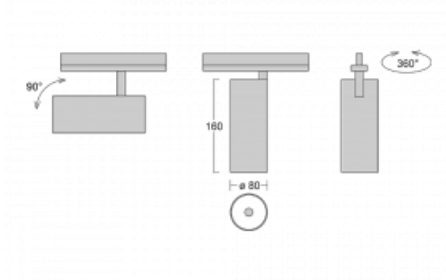

## Technical drawing

Type of installation	Recessed
Light distribution	Direct
Luminaire shape	Circular
Colour of the luminaires	White
Material	Aluminium
Lifetime	L90/B50 60 000 hours
Warranty	5 years
Description of luminaires	Luminaire semi-recessed
Dimensions	ø 80 mm × 160 mm
Weight	0.82 kg
Light source	LED MODUL
Type of optical system	Reflector
Luminous flux*	1880 lm
Colour Temperature	3000 K warm white
Luminous efficacy	92 lm/W
MacAdam Light source	3
Colour rendering index	90
Beam angle	32°