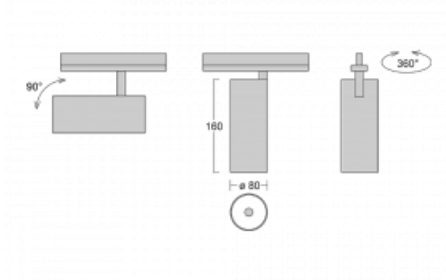

Technical drawing

Type of installation	Recessed
Light distribution	Direct
Luminaire shape	Circular
Colour of the luminaires	Black
Material	Aluminium
Lifetime	L90/B50 60 000 hours
Warranty	5 years
Description of luminaires	Luminaire semi-recessed
Dimensions	ø 80 mm × 160 mm
Weight	0.82 kg
Light source	LED MODUL
Type of optical system	Reflector
Luminous flux*	1880 lm
Colour Temperature	3000 K warm white
Luminous efficacy	92 lm/W
MacAdam Light source	3
Colour rendering index	90
Beam angle	32°

Luminaire power input*	20.4 W
Connection of the luminaires	ON/OFF
Electrical voltage	220-240V
Frequency	50/60Hz

 **CE** IP 20

*±10 %

Downloads

Installation instructions

Photos