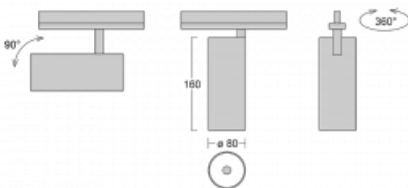

## Technical drawing

Type of installation	Recessed
Light distribution	Direct
Luminaire shape	Circular
Colour of the luminaires	White
Material	Aluminium
Lifetime	L90/B50 60 000 hours
Warranty	5 years
Description of luminaires	Luminaire semi-recessed
Dimensions	ø 80 mm × 160 mm
Light source	LED MODUL
Type of optical system	Reflector
Luminous flux*	1880 lm
Colour Temperature	3000 K warm white
Luminous efficacy	92 lm/W
MacAdam Light source	3
Colour rendering index	90
Beam angle	32°