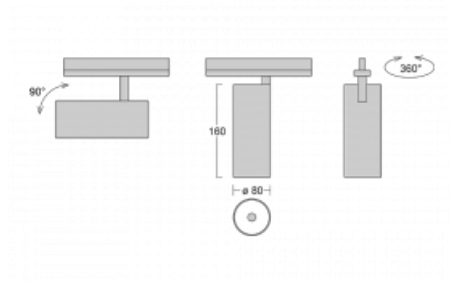

Technical drawing

Type of installation	Recessed
Light distribution	Direct
Luminaire shape	Circular
Colour of the luminaires	Black
Material	Aluminium
Lifetime	L90/B50 60 000 hours
Warranty	5 years
Description of luminaires	Luminaire semi-recessed
Dimensions	ø 80 mm × 160 mm
Light source	LED MODUL
Type of optical system	Reflector
Luminous flux*	1880 lm
Colour Temperature	3000 K warm white
Luminous efficacy	92 lm/W
MacAdam Light source	3
Colour rendering index	90
Beam angle	32°