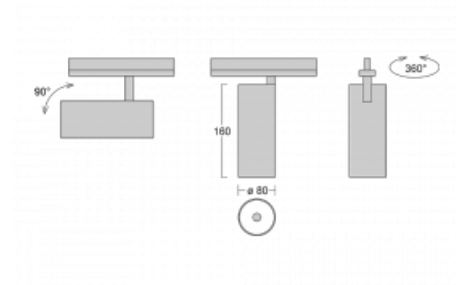

Technical drawing

Type of installation	Recessed
Light distribution	Direct
Luminaire shape	Circular
Colour of the luminaires	White
Material	Aluminium
Lifetime	L90/B50 60 000 hours
Warranty	5 years
Description of luminaires	Luminaire semi-recessed
Dimensions	ø 80 mm × 160 mm
Light source	LED MODUL
Type of optical system	Reflector
Luminous flux*	1040 lm
Colour Temperature	4000 K cool white
Luminous efficacy	104 lm/W
MacAdam Light source	3
Colour rendering index	90
Beam angle	32°