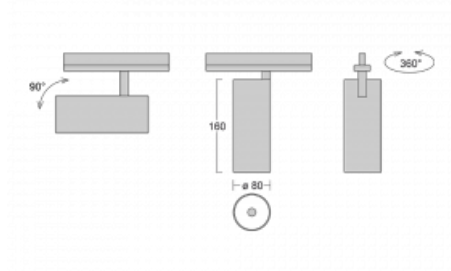

Technical drawing

Type of installation	Recessed
Light distribution	Direct
Luminaire shape	Circular
Colour of the luminaires	White
Material	Aluminium
Lifetime	L90/B50 60 000 hours
Warranty	5 years
Description of luminaires	Luminaire semi-recessed
Dimensions	ø 80 mm × 160 mm
Light source	LED MODUL
DIR optical system	Reflector
Luminous flux*	990 lm
Colour Temperature	3000 K warm white
Luminous efficacy	99 lm/W
MacAdam Light source	3
Colour rendering index	90
Beam angle	32°
Luminaire power input*	10 W
Connection of the luminaires	ON/OFF
Electrical voltage	220-240V
Frequency	50/60Hz