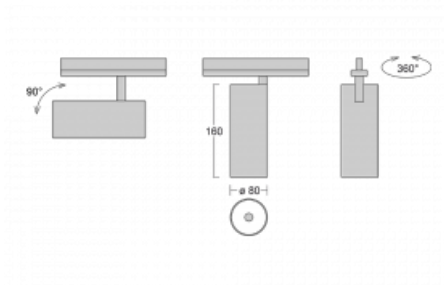

Technical drawing

Type of installation	Recessed
Light distribution	Direct
Luminaire shape	Circular
Colour of the luminaires	White
Material	Aluminium
Lifetime	L90/B50 60 000 hours
Warranty	5 years
Description of luminaires	Luminaire semi-recessed
Dimensions	ø 80 mm × 160 mm
Light source	LED MODUL
Type of optical system	Reflector
Luminous flux*	990 lm
Colour Temperature	3000 K warm white
Luminous efficacy	99 lm/W
MacAdam Light source	3
Colour rendering index	90
Beam angle	32°