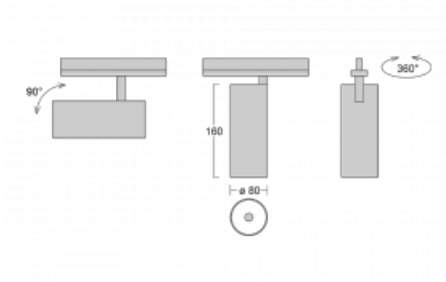

Technical drawing

Type of installation	Recessed
Light distribution	Direct
Luminaire shape	Circular
Colour of the luminaires	Black
Material	Aluminium
Lifetime	L90/B50 60 000 hours
Warranty	5 years
Description of luminaires	Luminaire semi-recessed
Dimensions	ø 80 mm × 160 mm
Light source	LED MODUL
Type of optical system	Reflector
Luminous flux*	990 lm
Colour Temperature	3000 K warm white
Luminous efficacy	99 lm/W
MacAdam Light source	3
Colour rendering index	90
Beam angle	32°