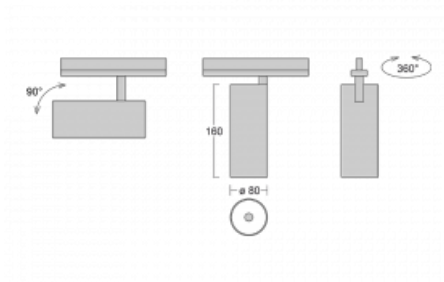

Technical drawing

Type of installation	Recessed
Light distribution	Direct
Luminaire shape	Circular
Colour of the luminaires	White
Material	Aluminium
Lifetime	L90/B50 60 000 hours
Warranty	5 years
Description of luminaires	Luminaire semi-recessed
Dimensions	ø 80 mm × 160 mm
Light source	LED MODUL
Type of optical system	Reflector
Luminous flux*	1040 lm
Colour Temperature	4000 K cool white
Luminous efficacy	104 lm/W
MacAdam Light source	3
Colour rendering index	90
Beam angle	32°

Luminaire power input*	10 W
Connection of the luminaires	DALI
Electrical voltage	220-240V
Frequency	50/60Hz

 **CE** IP 20

*±10 %

Downloads

Installation instructions

Photos