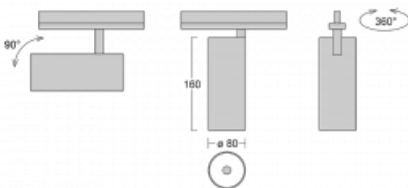

Luminaire

Vali80

179-100F-10GDD/940, S

When we combine design with functionality, we get luminaires from the Vali80 family. These cylindrical luminaires come in pendant, surface and semi-recessed versions. You can use them to illuminate your household, business and social spaces or, for example, bars. You can choose from three basic colours – white, black and silver or pick a colour from the Halla RAL chart.

Technical drawing

Type of installation	Recessed
Light distribution	Direct
Luminaire shape	Circular
Colour of the luminaires	Silver
Material	Aluminium
Lifetime	L90/B50 60 000 hours
Warranty	5 years
Description of luminaires	Luminaire semi-recessed
Dimensions	ø 80 mm × 160 mm
Light source	LED MODUL
Type of optical system	Reflector
Luminous flux*	1040 lm
Colour Temperature	4000 K cool white
Luminous efficacy	104 lm/W
MacAdam Light source	3
Colour rendering index	90
Beam angle	32°