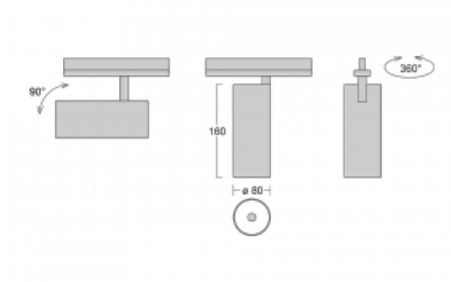

Technical drawing

Type of installation	Recessed
Light distribution	Direct
Luminaire shape	Circular
Colour of the luminaires	White
Material	Aluminium
Lifetime	L90/B50 60 000 hours
Warranty	5 years
Description of luminaires	Luminaire semi-recessed
Dimensions	ø 80 mm × 160 mm
Weight	0.9 kg
Light source	LED MODUL
Type of optical system	Reflector
Luminous flux*	990 lm
Colour Temperature	3000 K warm white
Luminous efficacy	99 lm/W
MacAdam Light source	3
Colour rendering index	90
Beam angle	32°