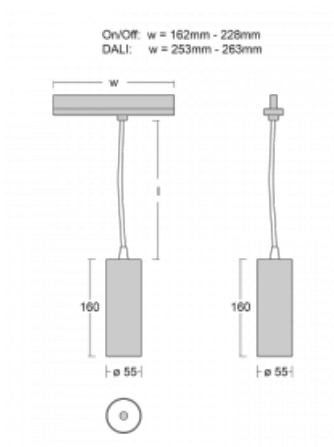

Technical drawing

Type of installation	3 circuit track
Light distribution	Direct
Luminaire shape	Circular
Colour of the luminaires	White
Material	Aluminium
Lifetime	L80/B20 50 000 hours
Warranty	5 years
Description of luminaires	Luminaire 3 circuit track
Dimensions	ø 55 mm × 160 mm
Weight	0.5 kg
Light source	LED MODUL
Type of optical system	Reflector
Luminous flux*	1750 lm
Colour Temperature	4000 K cool white
Luminous efficacy	88 lm/W
MacAdam Light source	3
Colour rendering index	90