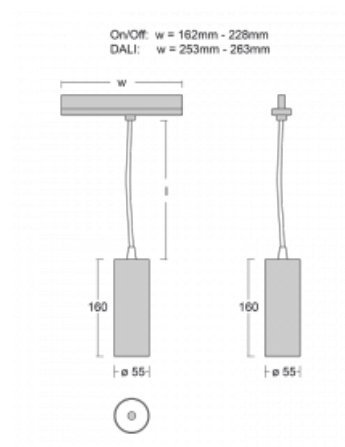

**Technical drawing**

Type of installation	3 circuit track
Light distribution	Direct
Luminaire shape	Circular
Colour of the luminaires	Black
Material	Aluminium
Lifetime	L80/B20 50 000 hours
Warranty	5 years
Description of luminaires	Luminaire 3 circuit track
Dimensions	∅ 55 mm × 160 mm
Weight	0.5 kg
Light source	LED MODUL
Type of optical system	Reflector
Luminous flux*	1750 lm
Colour Temperature	4000 K cool white
Luminous efficacy	88 lm/W
MacAdam Light source	3
Colour rendering index	90