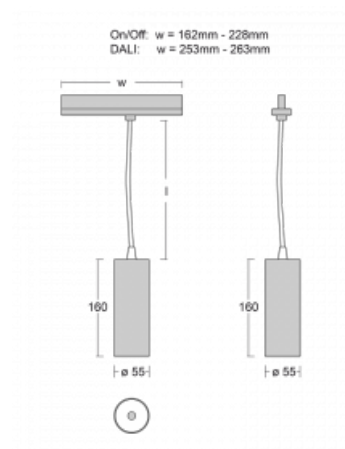

Technical drawing

Type of installation	3 circuit track
Light distribution	Direct
Luminaire shape	Circular
Colour of the luminaires	White
Material	Aluminium
Lifetime	L80/B20 50 000 hours
Warranty	5 years
Description of luminaires	Luminaire 3 circuit track
Dimensions	∅ 55 mm × 160 mm
Weight	0.5 kg
Light source	LED MODUL
Type of optical system	Reflector
Luminous flux*	1650 lm
Colour Temperature	3000 K warm white
Luminous efficacy	83 lm/W
MacAdam Light source	3
Colour rendering index	90