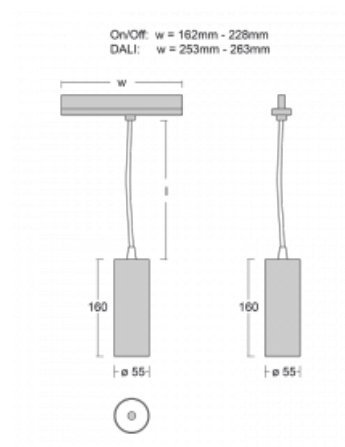

Technical drawing

| | |
|---------------------------|---------------------------|
| Type of installation | 3 circuit track |
| Light distribution | Direct |
| Luminaire shape | Circular |
| Colour of the luminaires | Silver |
| Material | Aluminium |
| Lifetime | L80/B20 50 000 hours |
| Warranty | 5 years |
| Description of luminaires | Luminaire 3 circuit track |
| Dimensions | ∅ 55 mm × 160 mm |
| Weight | 0.5 kg |
| Light source | LED MODUL |
| Type of optical system | Reflector |
| Luminous flux* | 1650 lm |
| Colour Temperature | 3000 K warm white |
| Luminous efficacy | 83 lm/W |
| MacAdam Light source | 3 |
| Colour rendering index | 90 |