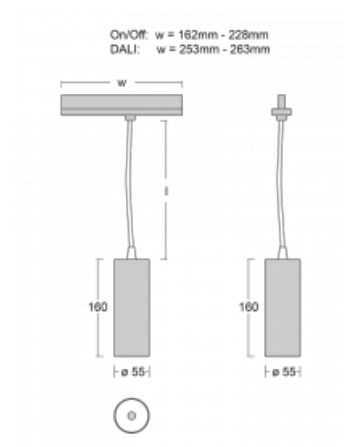

## Technical drawing

Type of installation	3 circuit track
Light distribution	Direct
Luminaire shape	Circular
Colour of the luminaires	Black
Material	Aluminium
Lifetime	L80/B20 50 000 hours
Warranty	5 years
Description of luminaires	Luminaire 3 circuit track
Dimensions	∅ 55 mm × 160 mm
Weight	0.5 kg
Light source	LED MODUL
Type of optical system	Reflector
Luminous flux*	1650 lm
Colour Temperature	3000 K warm white
Luminous efficacy	83 lm/W
MacAdam Light source	3
Colour rendering index	90