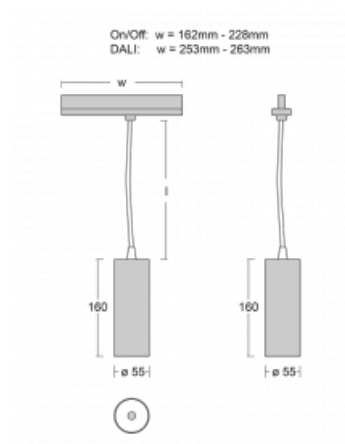

## Technical drawing

Type of installation	3 circuit track
Light distribution	Direct
Luminaire shape	Circular
Colour of the luminaires	White
Material	Aluminium
Lifetime	L80/B20 50 000 hours
Warranty	5 years
Description of luminaires	Luminaire 3 circuit track
Dimensions	ø 55 mm × 160 mm
Weight	0.5 kg
Light source	LED MODUL
DIR optical system	Reflector
Luminous flux*	1750 lm
Colour Temperature	4000 K cool white
Luminous efficacy	88 lm/W
MacAdam Light source	3
Colour rendering index	90
Luminaire power input*	20 W
Connection of the luminaires	DALI
Electrical voltage	220-240V
Frequency	50/60Hz