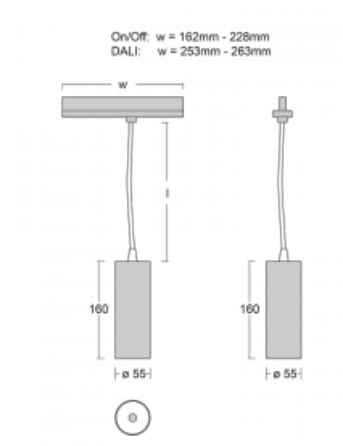

Technical drawing

Type of installation	3 circuit track
Light distribution	Direct
Luminaire shape	Circular
Colour of the luminaires	White
Material	Aluminium
Lifetime	L80/B20 50 000 hours
Warranty	5 years
Description of luminaires	Luminaire 3 circuit track
Dimensions	∅ 55 mm × 160 mm
Weight	0.5 kg
Light source	LED MODUL
Type of optical system	Reflector
Luminous flux*	1750 lm
Colour Temperature	4000 K cool white
Luminous efficacy	88 lm/W
MacAdam Light source	3
Colour rendering index	90