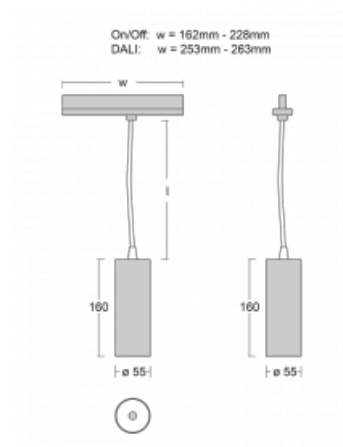

Technical drawing

Type of installation	3 circuit track
Light distribution	Direct
Luminaire shape	Circular
Colour of the luminaires	Silver
Material	Aluminium
Lifetime	L80/B20 50 000 hours
Warranty	5 years
Description of luminaires	Luminaire 3 circuit track
Dimensions	∅ 55 mm × 160 mm
Weight	0.5 kg
Light source	LED MODUL
Type of optical system	Reflector
Luminous flux*	1750 lm
Colour Temperature	4000 K cool white
Luminous efficacy	88 lm/W
MacAdam Light source	3
Colour rendering index	90