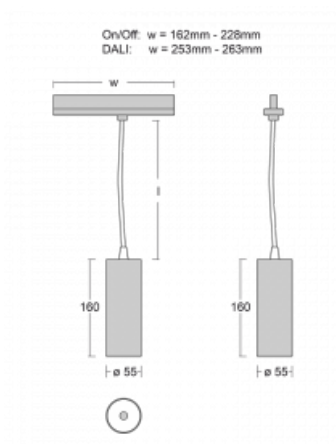

Luminaire

Vali55-T

178-605W-10GGD/940, B

If you are looking for a really decent looking cylindrical track luminaire of small dimensions with a high quality aluminium construction and good light parameters, there is not much to think about – Vali55-T will be just for you. You will use it mainly to illuminate smaller sales areas such as showcases or a specific product. Vali55-T can also illuminate art objects and in some cases they can also be used in households. The luminaires have been fitted with adapters for the 3-phase Global Track from Nordic Aluminium.

Technical drawing

Type of installation	3 circuit track
Light distribution	Direct
Luminaire shape	Circular
Colour of the luminaires	Black
Material	Aluminium
Lifetime	L80/B20 50 000 hours
Warranty	5 years
Description of luminaires	Luminaire 3 circuit track
Dimensions	∅ 55 mm × 160 mm
Weight	0.5 kg
Light source	LED MODUL
Type of optical system	Reflector
Luminous flux*	1750 lm
Colour Temperature	4000 K cool white
Luminous efficacy	88 lm/W
MacAdam Light source	3
Colour rendering index	90