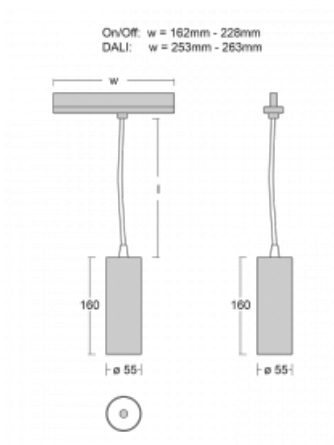

Technical drawing

Type of installation	3 circuit track
Light distribution	Direct
Luminaire shape	Circular
Colour of the luminaires	White
Material	Aluminium
Lifetime	L80/B20 50 000 hours
Warranty	5 years
Description of luminaires	Luminaire 3 circuit track
Dimensions	ø 55 mm × 160 mm
Weight	0.5 kg
Light source	LED MODUL
Type of optical system	Reflector
Luminous flux*	1650 lm
Colour Temperature	3000 K warm white
Luminous efficacy	83 lm/W
MacAdam Light source	3
Colour rendering index	90