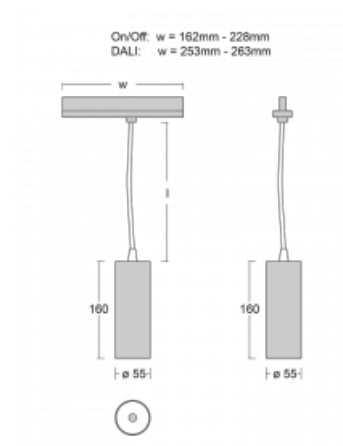

Technical drawing

Type of installation	3 circuit track
Light distribution	Direct
Luminaire shape	Circular
Colour of the luminaires	Black
Material	Aluminium
Lifetime	L80/B20 50 000 hours
Warranty	5 years
Description of luminaires	Luminaire 3 circuit track
Dimensions	∅ 55 mm × 160 mm
Weight	0.5 kg
Light source	LED MODUL
Type of optical system	Reflector
Luminous flux*	1650 lm
Colour Temperature	3000 K warm white
Luminous efficacy	83 lm/W
MacAdam Light source	3
Colour rendering index	90