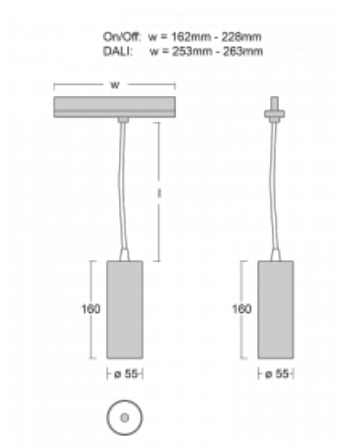

## Technical drawing

Type of installation	3 circuit track
Light distribution	Direct
Luminaire shape	Circular
Colour of the luminaires	White
Material	Aluminium
Lifetime	L80/B20 50 000 hours
Warranty	5 years
Description of luminaires	Luminaire 3 circuit track
Dimensions	ø 55 mm × 160 mm
Weight	0.5 kg
Light source	LED MODUL
Type of optical system	Reflector
Luminous flux*	1250 lm
Colour Temperature	4000 K cool white
Luminous efficacy	92 lm/W
MacAdam Light source	3
Colour rendering index	90