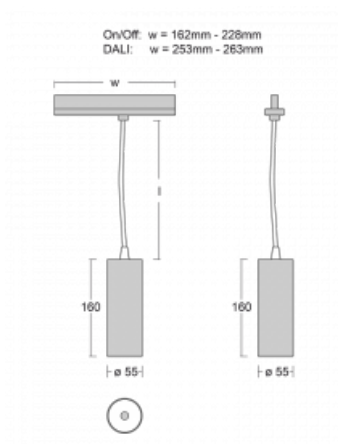

Luminaire

Vali55-T

178-605W-10GDE/940, S

If you are looking for a really decent looking cylindrical track luminaire of small dimensions with a high quality aluminium construction and good light parameters, there is not much to think about – Vali55-T will be just for you. You will use it mainly to illuminate smaller sales areas such as showcases or a specific product. Vali55-T can also illuminate art objects and in some cases they can also be used in households. The luminaires have been fitted with adapters for the 3-phase Global Track from Nordic Aluminium.

Technical drawing

Type of installation	3 circuit track
Light distribution	Direct
Luminaire shape	Circular
Colour of the luminaires	Silver
Material	Aluminium
Lifetime	L80/B20 50 000 hours
Warranty	5 years
Description of luminaires	Luminaire 3 circuit track
Dimensions	∅ 55 mm × 160 mm
Weight	0.5 kg
Light source	LED MODUL
Type of optical system	Reflector
Luminous flux*	1250 lm
Colour Temperature	4000 K cool white
Luminous efficacy	92 lm/W
MacAdam Light source	3
Colour rendering index	90