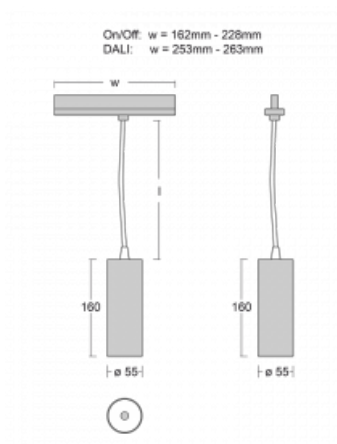

Luminaire

Vali55-T

178-605W-10GDE/940, B

If you are looking for a really decent looking cylindrical track luminaire of small dimensions with a high quality aluminium construction and good light parameters, there is not much to think about – Vali55-T will be just for you. You will use it mainly to illuminate smaller sales areas such as showcases or a specific product. Vali55-T can also illuminate art objects and in some cases they can also be used in households. The luminaires have been fitted with adapters for the 3-phase Global Track from Nordic Aluminium.

Technical drawing

Type of installation	3 circuit track
Light distribution	Direct
Luminaire shape	Circular
Colour of the luminaires	Black
Material	Aluminium
Lifetime	L80/B20 50 000 hours
Warranty	5 years
Description of luminaires	Luminaire 3 circuit track
Dimensions	ø 55 mm × 160 mm
Weight	0.5 kg
Light source	LED MODUL
Type of optical system	Reflector
Luminous flux*	1250 lm
Colour Temperature	4000 K cool white
Luminous efficacy	92 lm/W
MacAdam Light source	3
Colour rendering index	90