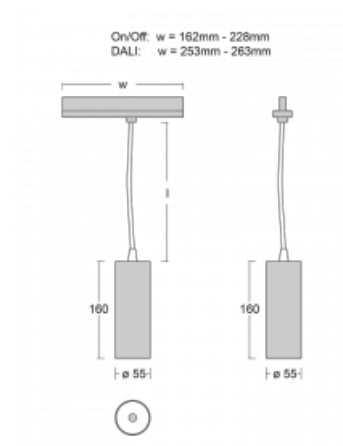

Luminaire

Vali55-T

178-605W-10GDE/930, S

If you are looking for a really decent looking cylindrical track luminaire of small dimensions with a high quality aluminium construction and good light parameters, there is not much to think about – Vali55-T will be just for you. You will use it mainly to illuminate smaller sales areas such as showcases or a specific product. Vali55-T can also illuminate art objects and in some cases they can also be used in households. The luminaires have been fitted with adapters for the 3-phase Global Track from Nordic Aluminium.

Technical drawing

Type of installation	3 circuit track
Light distribution	Direct
Luminaire shape	Circular
Colour of the luminaires	Silver
Material	Aluminium
Lifetime	L80/B20 50 000 hours
Warranty	5 years
Description of luminaires	Luminaire 3 circuit track
Dimensions	∅ 55 mm × 160 mm
Weight	0.5 kg
Light source	LED MODUL
Type of optical system	Reflector
Luminous flux*	1200 lm
Colour Temperature	3000 K warm white
Luminous efficacy	88 lm/W
MacAdam Light source	3
Colour rendering index	90