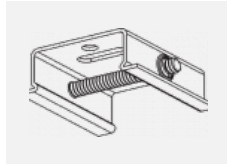

00-00301, N
 wire suspension
 4000mm

00-00302, N
 wire suspension
 6000mm

00-00363, K
 cable 5x1,5 2000mm

00-00364, K
 cable 5x1,5 4000mm

00-00365, K
 cable 5x1,5 6000mm

00-00370, B
 ceiling cup 80x80x32mm

00-00370, S
 ceiling cup 80x80x32mm

00-00370, W
 ceiling cup 80x80x32mm

SKB10-1, grey
 Track clamp, grey

SKB10-2, black
 Track clamp, black

SKB10-3, white
 Track clamp, white

SKB12-1, grey
 Track clamp, grey