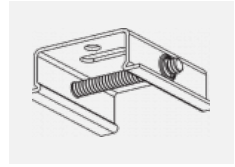

00-00301, N
 wire suspension
 4000mm

00-00302, N
 wire suspension
 6000mm

00-00363, K
 cable 5x1,5 2000mm

00-00364, K
 cable 5x1,5 4000mm

00-00365, K
 cable 5x1,5 6000mm

00-00370, B
 ceiling cup 80x80x32mm

00-00370, S
 ceiling cup 80x80x32mm

00-00370, W
 ceiling cup 80x80x32mm

SKB10-1, grey
 Track clamp, grey

SKB10-2, black
 Track clamp, black

SKB10-3, white
 Track clamp, white

SKB12-1, grey
 Track clamp, grey