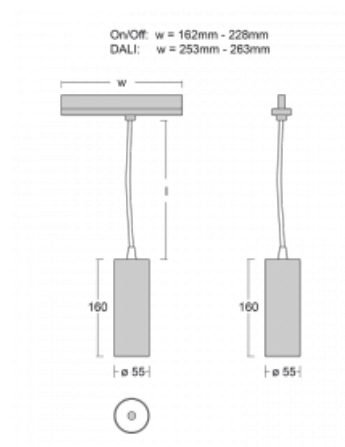

Technical drawing

Type of installation	3 circuit track
Light distribution	Direct
Luminaire shape	Circular
Colour of the luminaires	Black
Material	Aluminium
Lifetime	L80/B20 50 000 hours
Warranty	5 years
Description of luminaires	Luminaire 3 circuit track
Dimensions	∅ 55 mm × 160 mm
Weight	0.5 kg
Light source	LED MODUL
Type of optical system	Reflector
Luminous flux*	1200 lm
Colour Temperature	3000 K warm white
Luminous efficacy	88 lm/W
MacAdam Light source	3
Colour rendering index	90