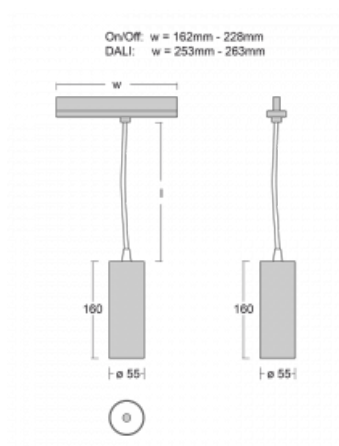

Technical drawing

| | |
|---------------------------|---------------------------|
| Type of installation | 3 circuit track |
| Light distribution | Direct |
| Luminaire shape | Circular |
| Colour of the luminaires | Black |
| Material | Aluminium |
| Lifetime | L80/B20 50 000 hours |
| Warranty | 5 years |
| Description of luminaires | Luminaire 3 circuit track |
| Dimensions | ∅ 55 mm × 160 mm |
| Weight | 0.5 kg |
| Light source | LED MODUL |
| Type of optical system | Reflector |
| Luminous flux* | 1250 lm |
| Colour Temperature | 4000 K cool white |
| Luminous efficacy | 92 lm/W |
| MacAdam Light source | 3 |
| Colour rendering index | 90 |